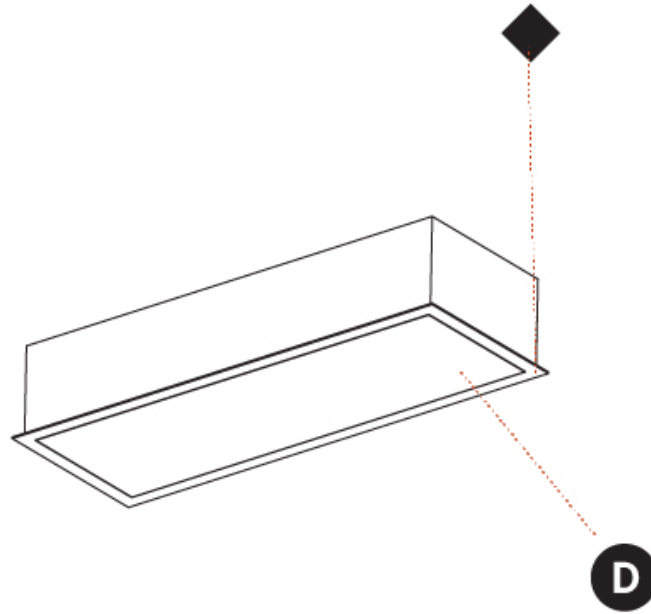

PI2 WHITELINE RECESSED

A37553-

PROJECT

TYPE

SPECIFIER

QUANTITY

DATE