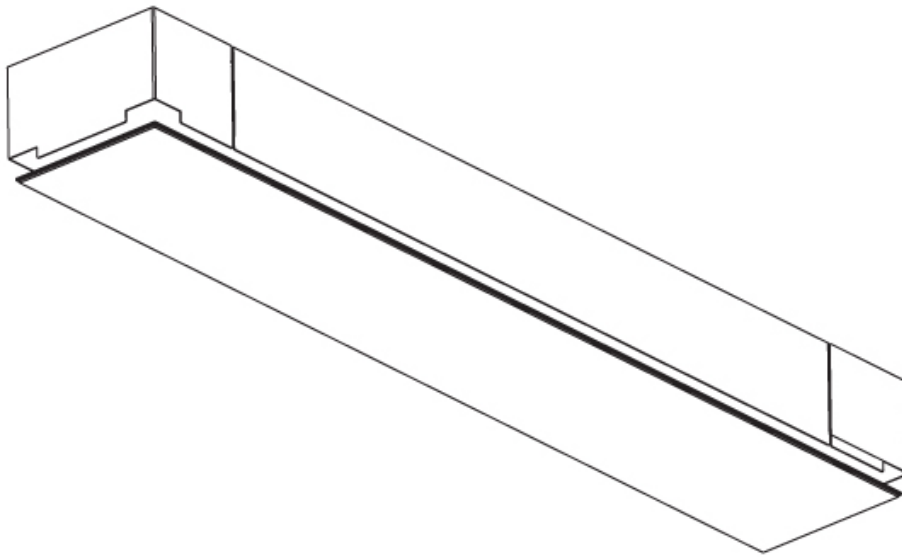

PI2 WHITELINE TRIMLESS

A37531-

PROJECT

TYPE

SPECIFIER

QUANTITY

DATE