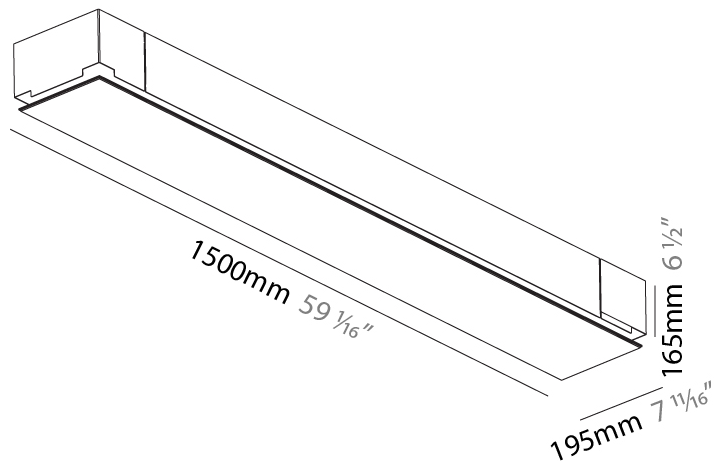

GENERAL

Series: Pi2
Subseries: Pi2 Whiteline
Brand: Prolicht
Division: Architectural
Mounting Type: Trimless
Mounting Location: Ceiling
Subcategory: Ambient

PHYSICAL

Shape: Rectangle
Length (mm): 1500
Length (in): 59 1/16
Width (mm): 195
Width (in): 7 11/16
Depth (mm): 165
Depth (in): 6 1/2
Ceiling Thickness (mm): 10 / 12.5 / 15 / 25 / 30
Ceiling Thickness (in): 3/8 or 1/2 or 9/16 or 1 or 1 3/16
Min. Recessing Depth (mm): 180
Min. Recessing Depth (in): 7 1/16
Light Distribution: Direct
Weight (kg): 9.7
Weight (lbs): 21.34
Diffuser: PMMA - Opal
Fixture Material: Extruded Aluminum / Steel
Cut-out Measurements: 1535mm / 60 7/16" x 230mm / 9 1/16"
Upon Request: Unique Sizes Unique Ceiling Thickness Unique Mounting Depth Spot Inserts

ELECTRICAL

Lamp Type: LED (Zhaga Standard)
Total Output Wattage (W): 47.8
Dimming: [Tri-Mode (Non-Dimming and Phase Dimming (120Vac only) and 0-10V Dimming)](#)
Driver Included: Yes
Driver Location: Integrated
Driver Type: Constant Current - Universal
Driver Class: Class 2
Input Voltage (V): 120 - 277
Constant Current (MA): 500

LED

Color Temperature (°K): [3000 / 3500 / 4000](#)
Max. Delivered Lumen (lm): 3890 / 4194 / 4280
CRI: >80 CRI
Efficiency (%): 0.611
Lamp Life (hrs): 50000
Upon Request: RGB-W Tunable White Special Color Temperature CRI90

OPTICAL

RATINGS AND CERTIFICATIONS

Certified By: Certified for North American Standards
IP rating: IP20

180mm 7 1/16"   1535mm x 230mm 60 7/16" x 9 1/16"   10 | 12 1/2 | 15 | 25 | 30mm 3/8" | 1/2" | 9/16" | 1" | 1 3/16"