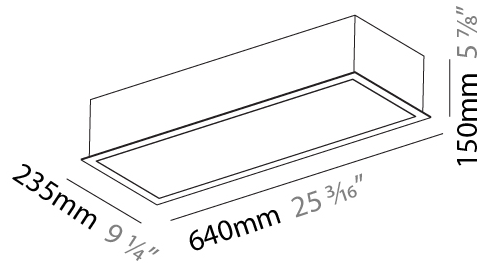

GENERAL

Series: Pi2
Subseries: Pi2 Whiteline
Brand: Prolicht
Division: Architectural
Mounting Type: Recessed
Mounting Location: Ceiling

PHYSICAL

Shape: Rectangle
Length (mm): 640
Length (in): 25 3/16
Width (mm): 235
Width (in): 9 1/4
Depth (mm): 150
Depth (in): 5 7/8
Ceiling Thickness (mm): 10 / 12.5 / 15 / 25 / 30
Ceiling Thickness (in): 3/8 or 1/2 or 9/16 or 1 or 1 3/16
Min. Recessing Depth (mm): 160
Min. Recessing Depth (in): 6 1/8
Light Distribution: Direct
Weight (kg): 4.274
Weight (lbs): 9.40
Diffuser: PMMA - Opal or Micro-Prism
Fixture Finish: SSR / BKV / CWI / CRY / HAB / LAG / UFT / ITA / RUA / RUR / MIC / FTG / MYG / TWT / LOD / PUS / FRO / FUP / KIA / POP / BLS / SPG / MEY / GOH / GUM / CHC / COM / ABZ / JAG / OBR / MOS / ROR
Fixture Material: Aluminum
Cut-out Measurements: 625mm / 24 5/8" x 220mm / 8 11/16"

ELECTRICAL

Lamp Type: LED (Zhaga Standard)
Total Output Wattage (W): 19
Dimming: Tri-Mode (Non-Dimming and Phase Dimming (120Vac only) and 0-10V Dimming)
Driver Included: Yes
Driver Location: Integrated
Driver Type: Constant Current - Universal
Driver Class: Class 2
Input Voltage (V): 120 - 277
Constant Current (MA): 500

LED

Color Temperature (°K): 3000 / 3500 / 4000
Max. Delivered Lumen (lm): 1430 / 1539 / 1570
CRI: >80 CRI
Efficiency (%): 0.516
Lamp Life (hrs): 50000

OPTICAL

RATINGS AND CERTIFICATIONS

Certified By: Certified for North American Standards
IP rating: IP20